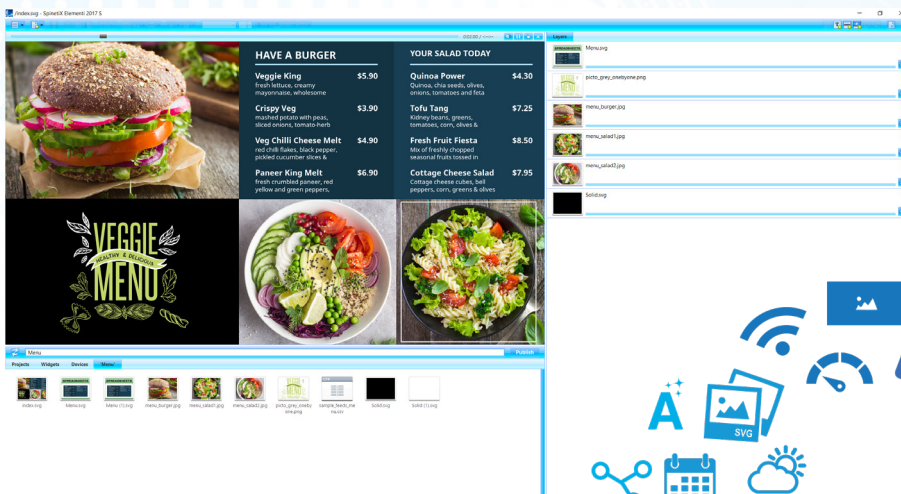

HMP300 & HMP350

Cutting edge technology.

SpinetiX HMPs are fast, fully programmable, and easy to integrate. They work seamlessly together with Elementi - our simple yet powerful digital signage software.