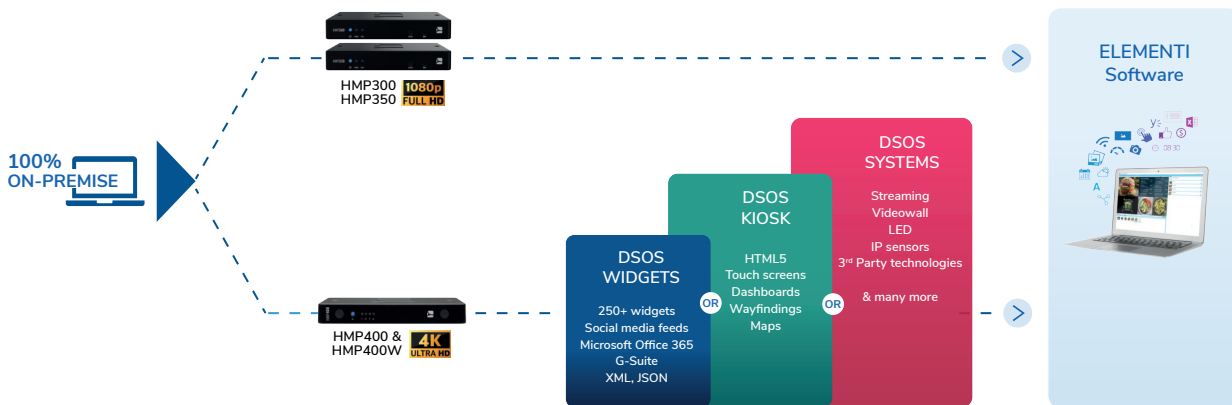

“Digital Signage Cloud supported by Specialists”

“On-premise Digital Signage with Elementi Software”

“The power of Elementi combined with the versatility of SpinetiX ARYA Cloud”