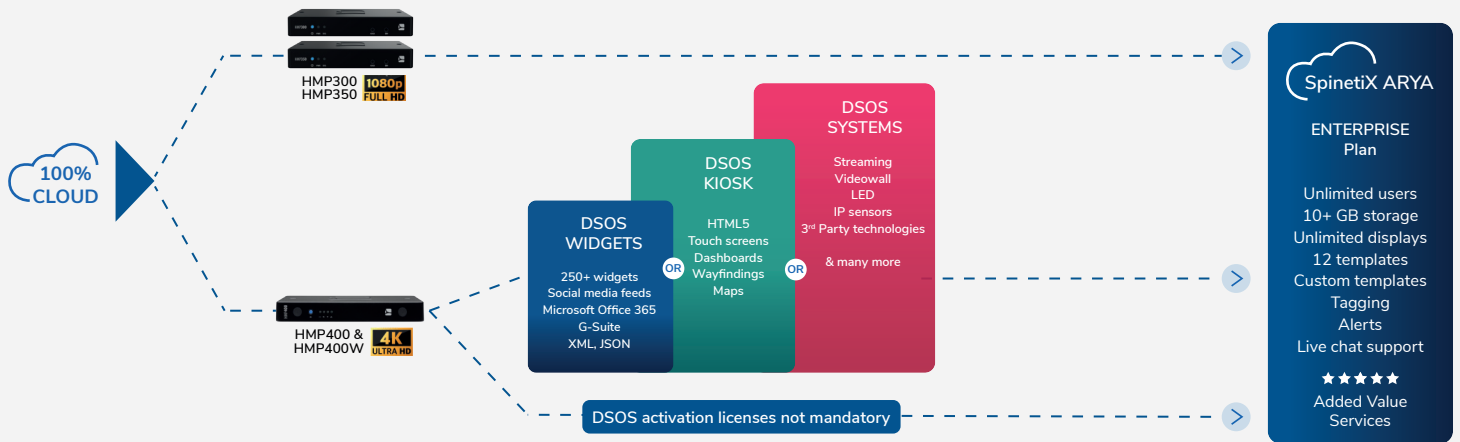

“Digital Signage Cloud supported by Specialists”

“On-premise Digital Signage with Elementi Software”

“The power of Elementi combined with the versatility of SpinetiX ARYA Cloud”