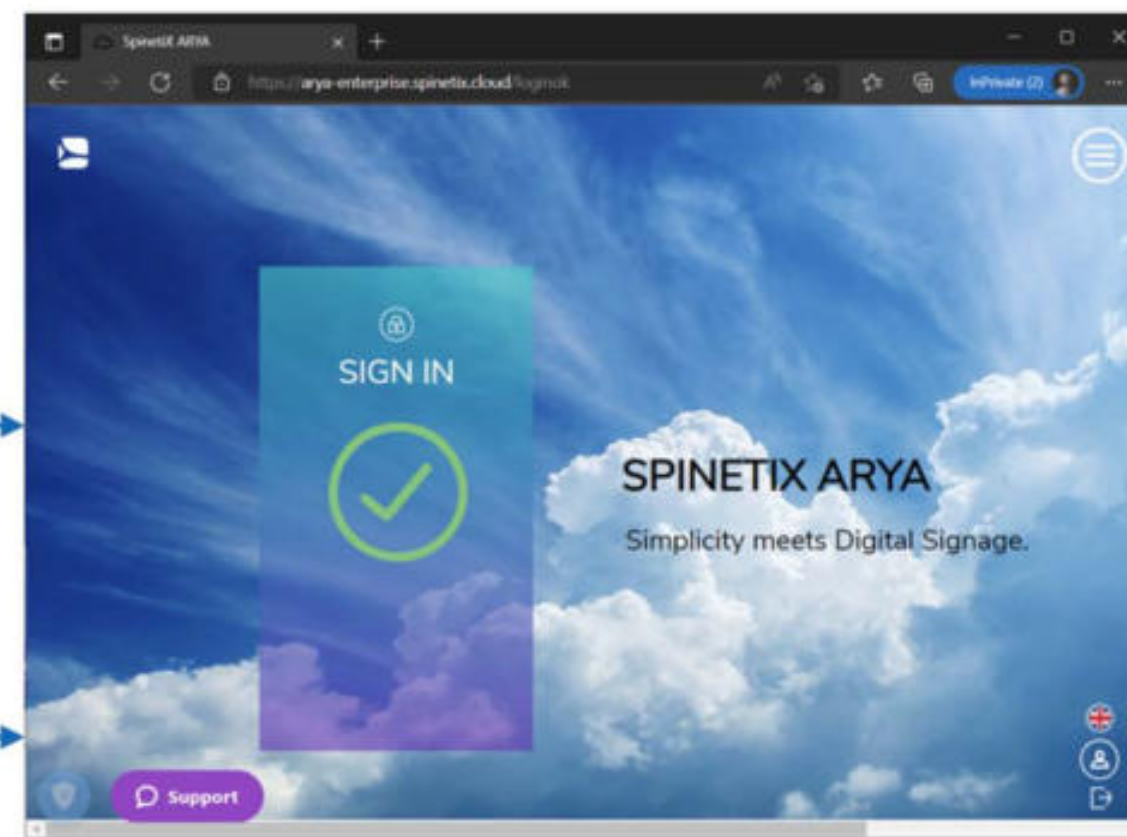

# Manage & Monitor Your Players

See uptime for individual players, their location and what they are displaying in real time.

PARIS

LONDON

Smart Tags

## Use Smart Sync to Publish Fast

Tag content to be displayed on different screens. Distribute it with a click of a button.