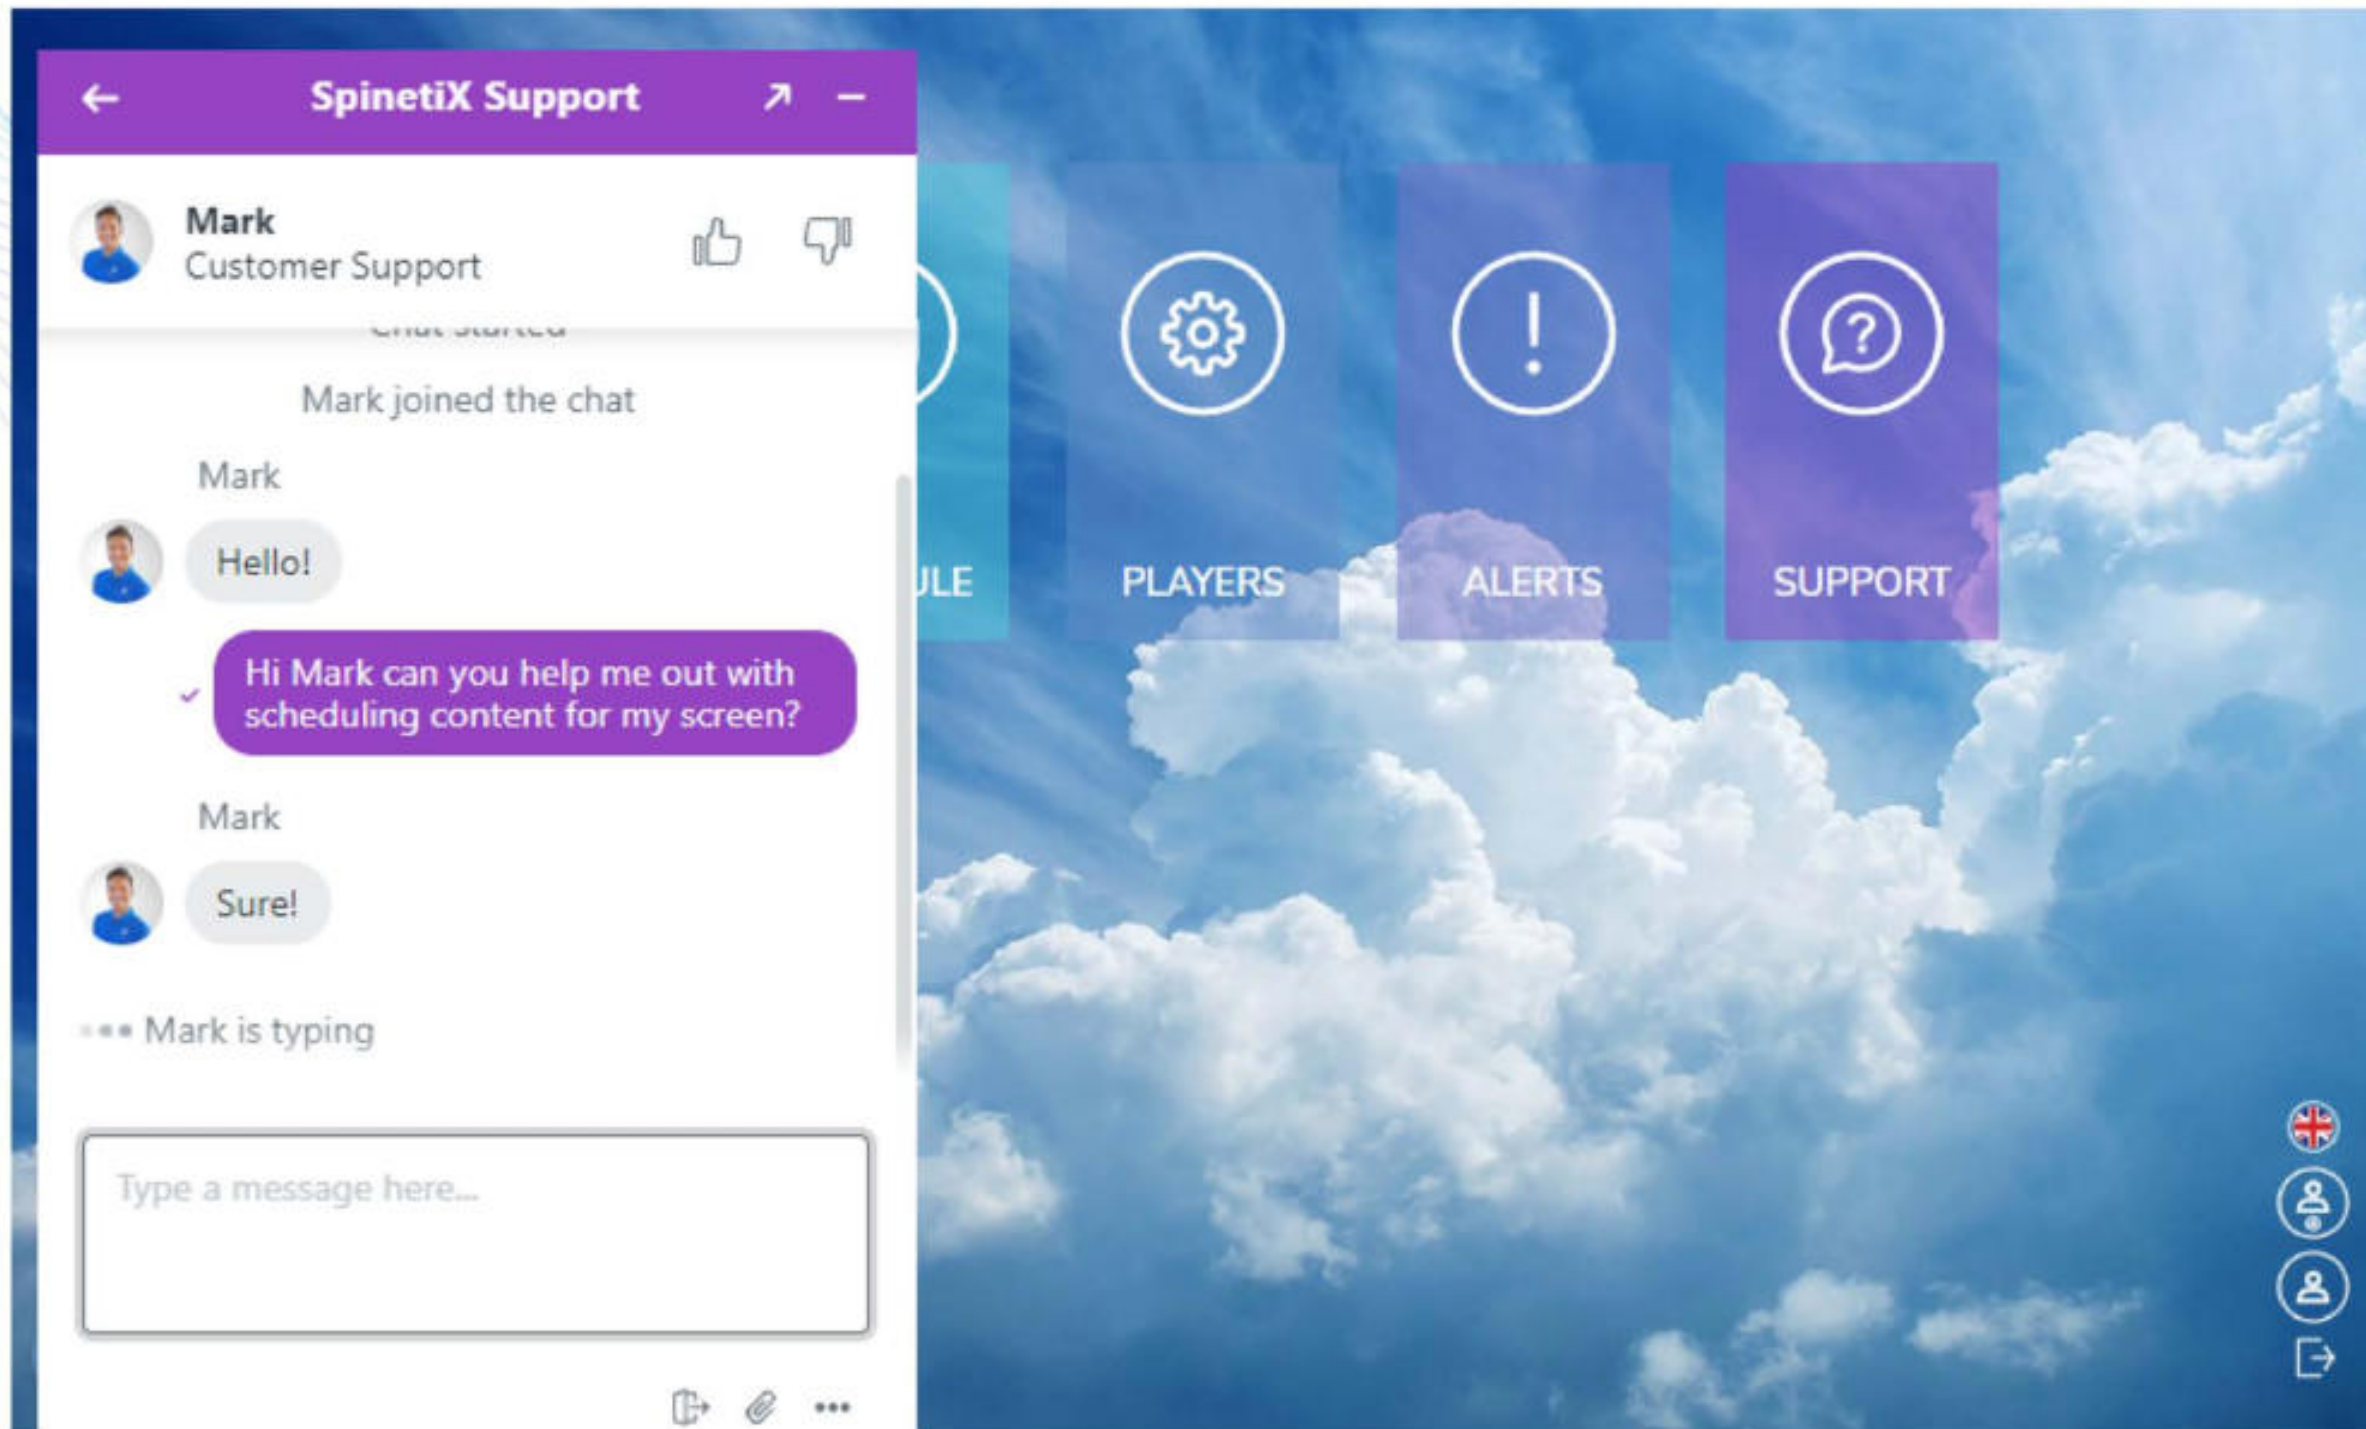

Live Chat

Ask Us Anything in the Live Chat

Get help with by talking to a product expert directly from within the platform.