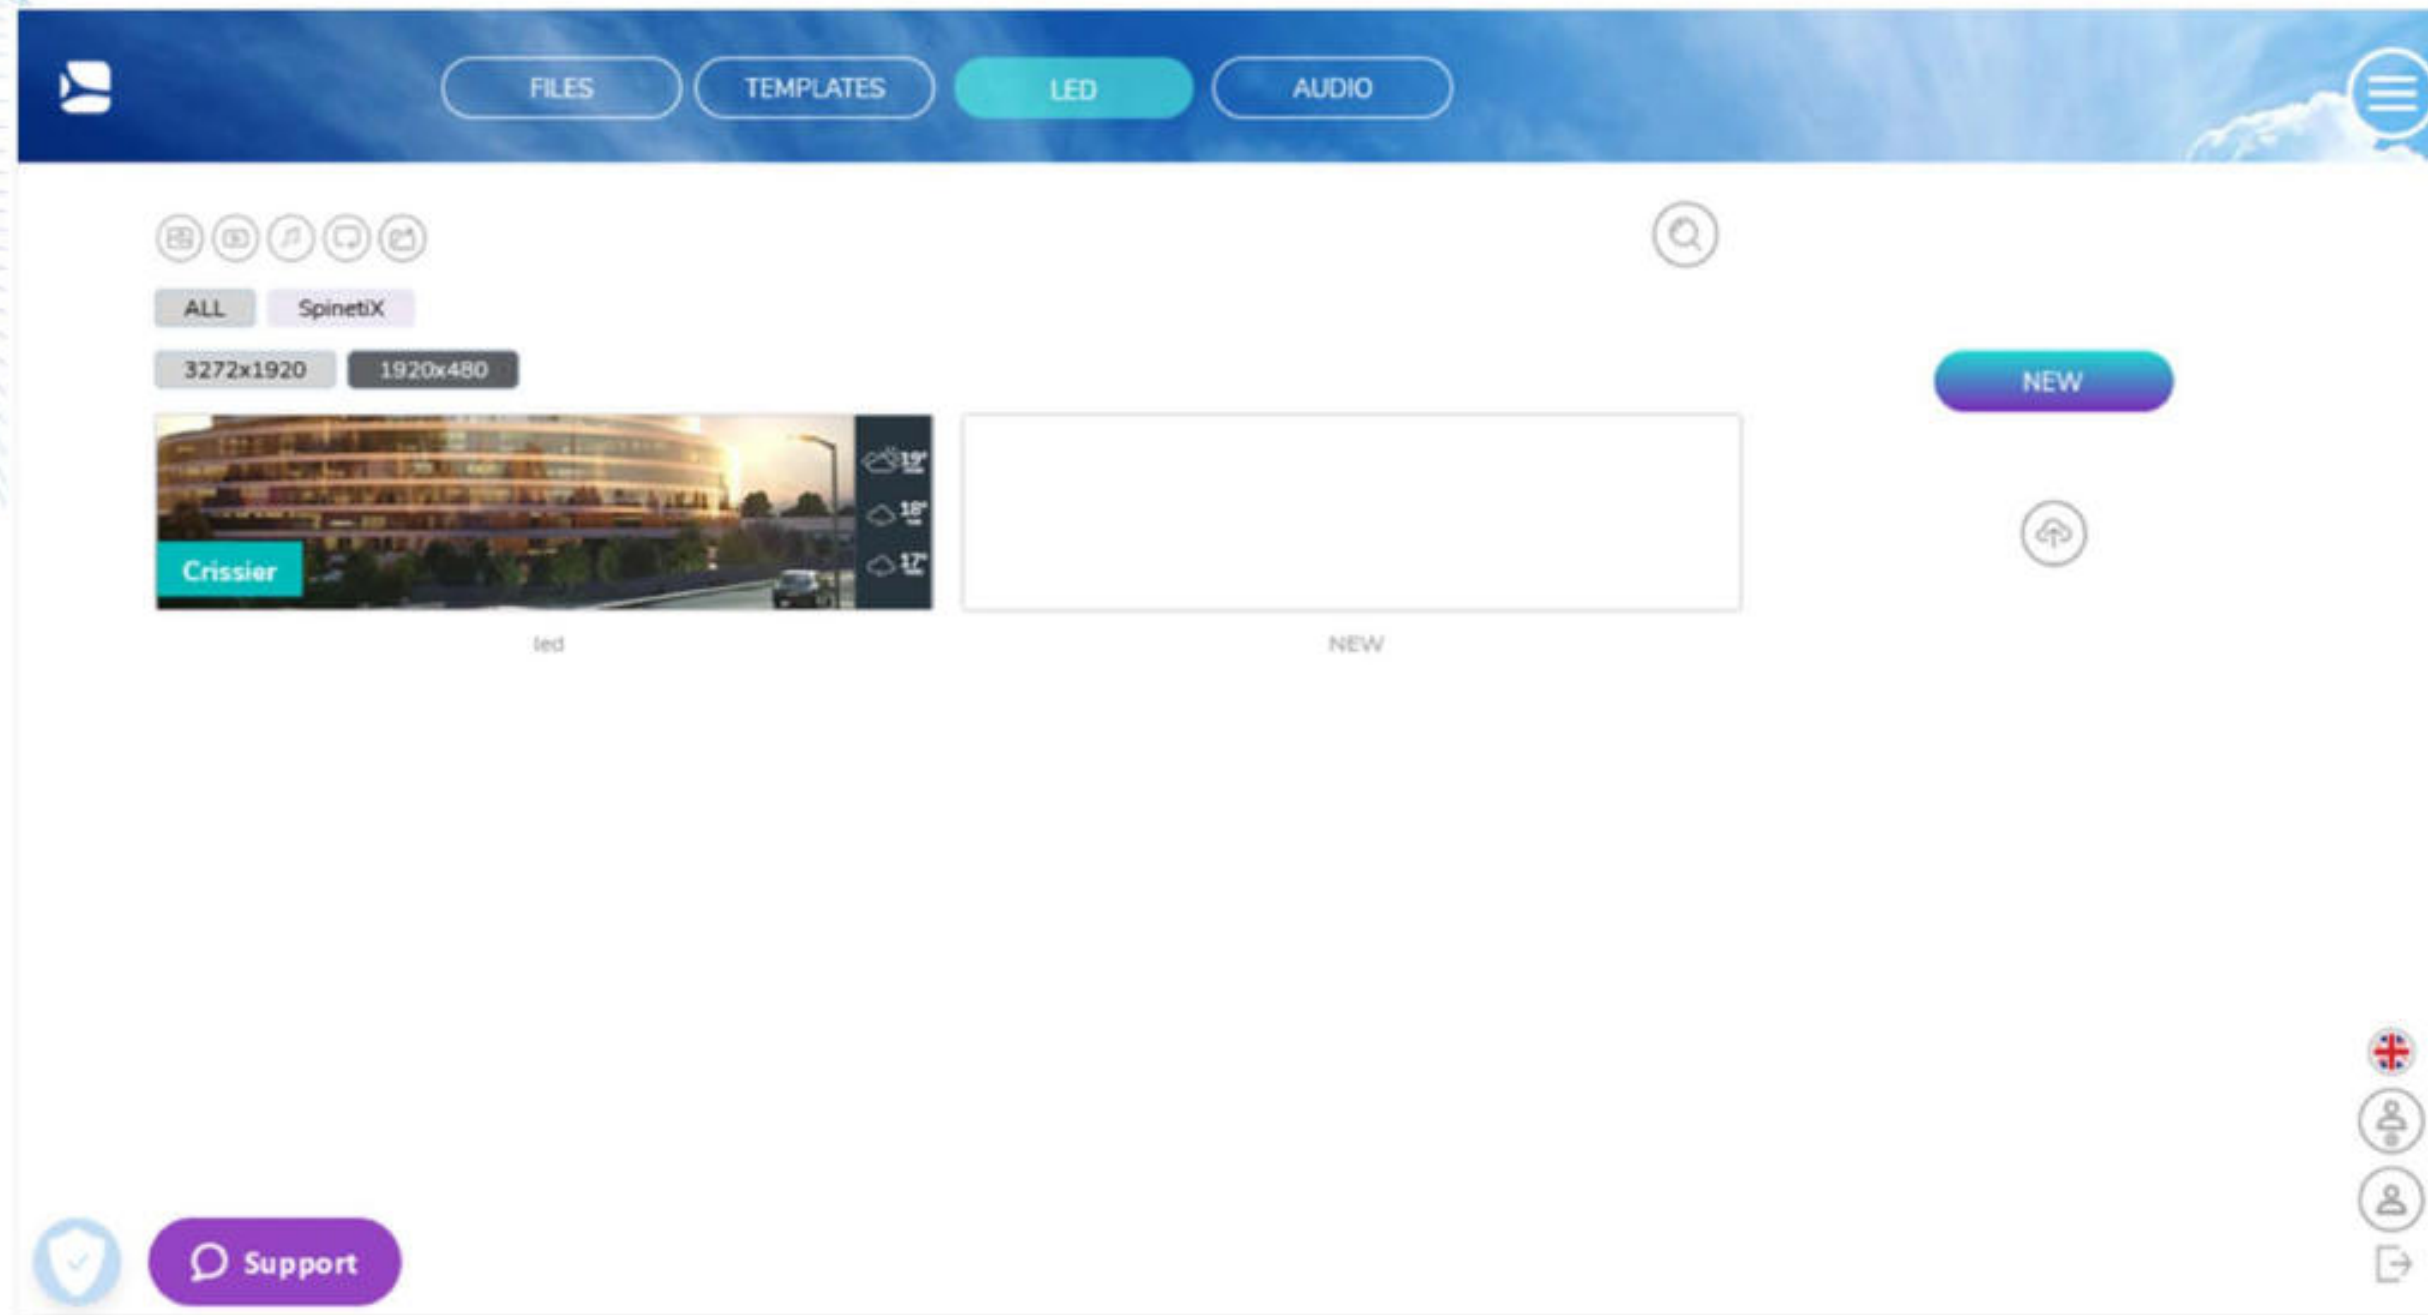

Adapt for Any Display with Custom Ratio Setup

Especially useful for LED and super-stretch screens, the optional Custom Ration Setup service available will help you adapt your content for exotic display ratios.