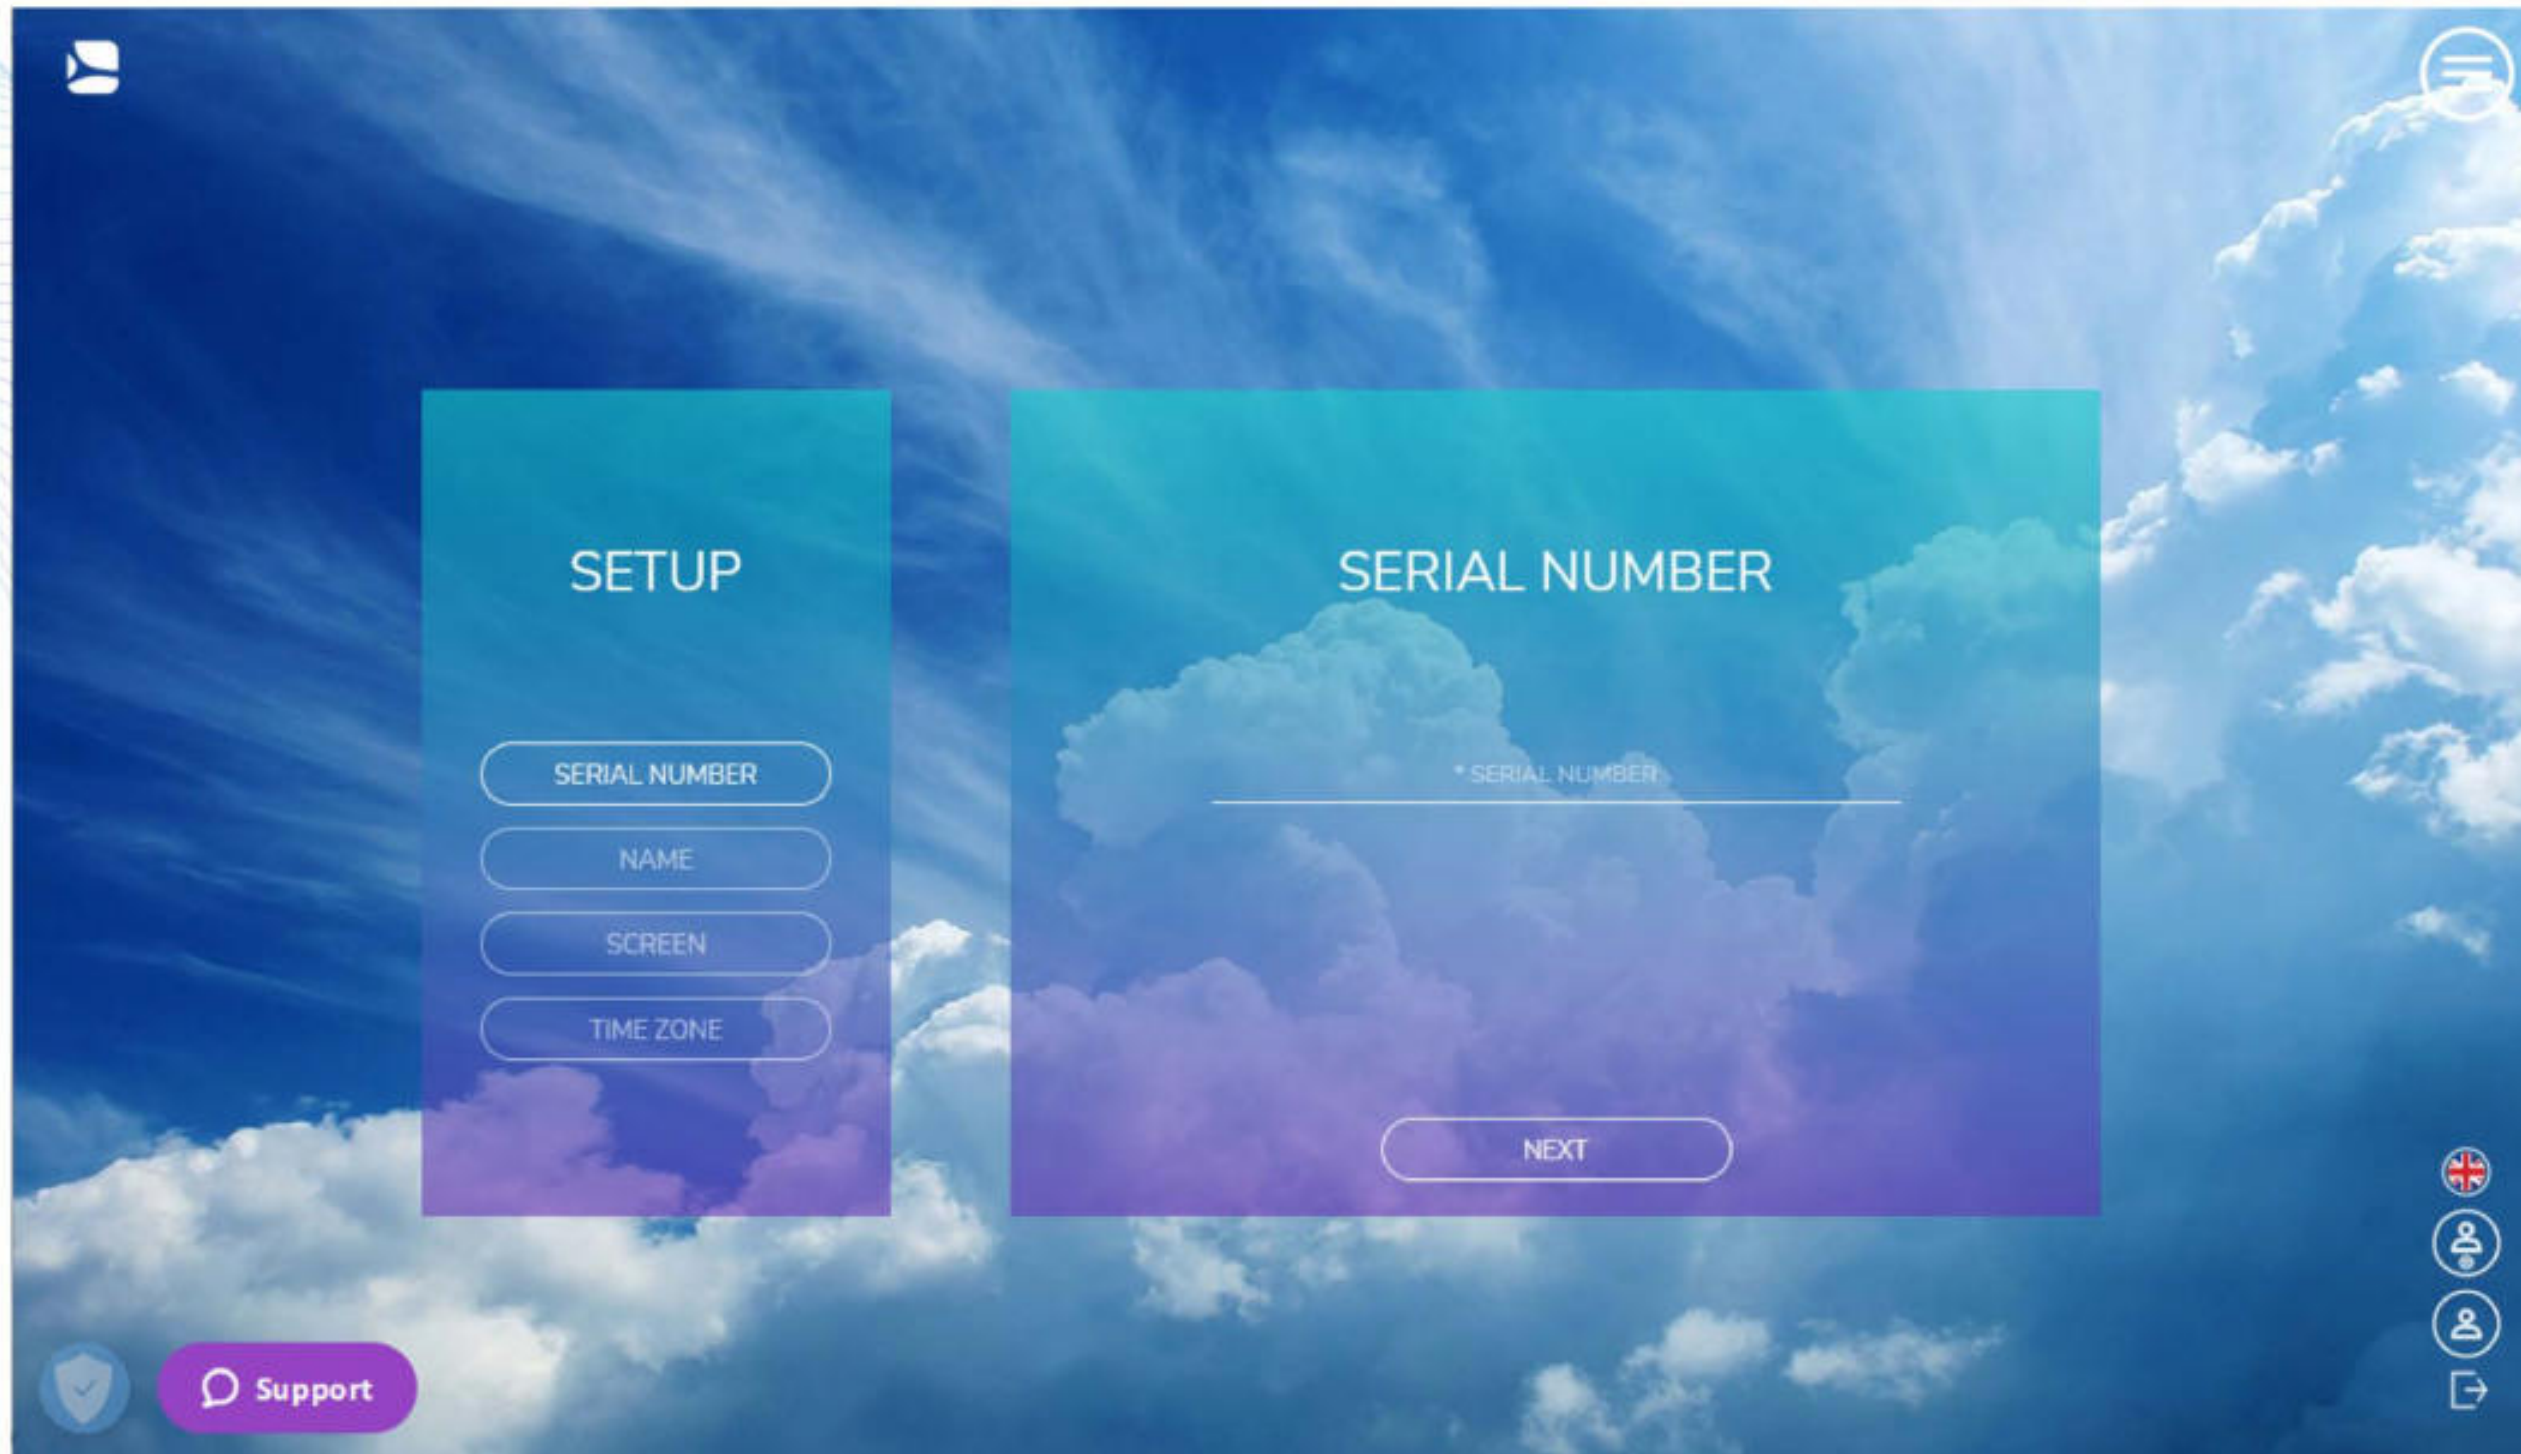

Speed up Deployment with Batch Setup

Use the optional Batch Setup service for large multi-player deployments for speedy installation.